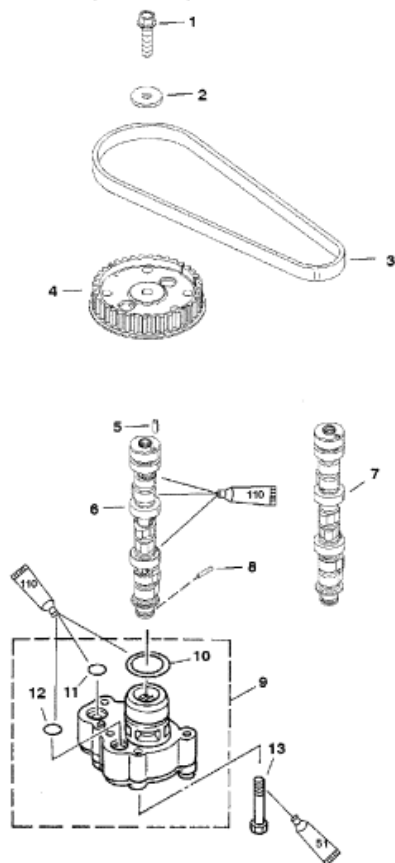

51 Loctite "222" Small Screw Threadlocker (92-806919)
 110 4-stroke Outboard Oil (92-828000A12)

9163

Parts List

Ref	Class	Part	Description	Qty	Comment	Footnote
1	10	827611 40	SCREW, (M10 x 40)	1		
2	12	40023 19	WASHER	1		
3		831294	TIMING BELT	1		
4		833104T 1	GEAR-DRIVEN	1		
5	17	825956	PIN, Dowel	1		
6	402	854778T 1	CAMSHAFT	1	(MANUAL)	
7	402	834781T	CAMSHAFT	1	(ELECTRIC)	
8	17	826149	PIN	1		
9		825058A 1	OIL PUMP	1		
10	25	826152	O-RING	1		2
11	25	826154	O-RING	1		2
12	25	826153	O-RING	1		2
13	10	40003 33	SCREW, (M6 x 40)	4		
-	27	825231A99	ENGINE GASKET SET	1		